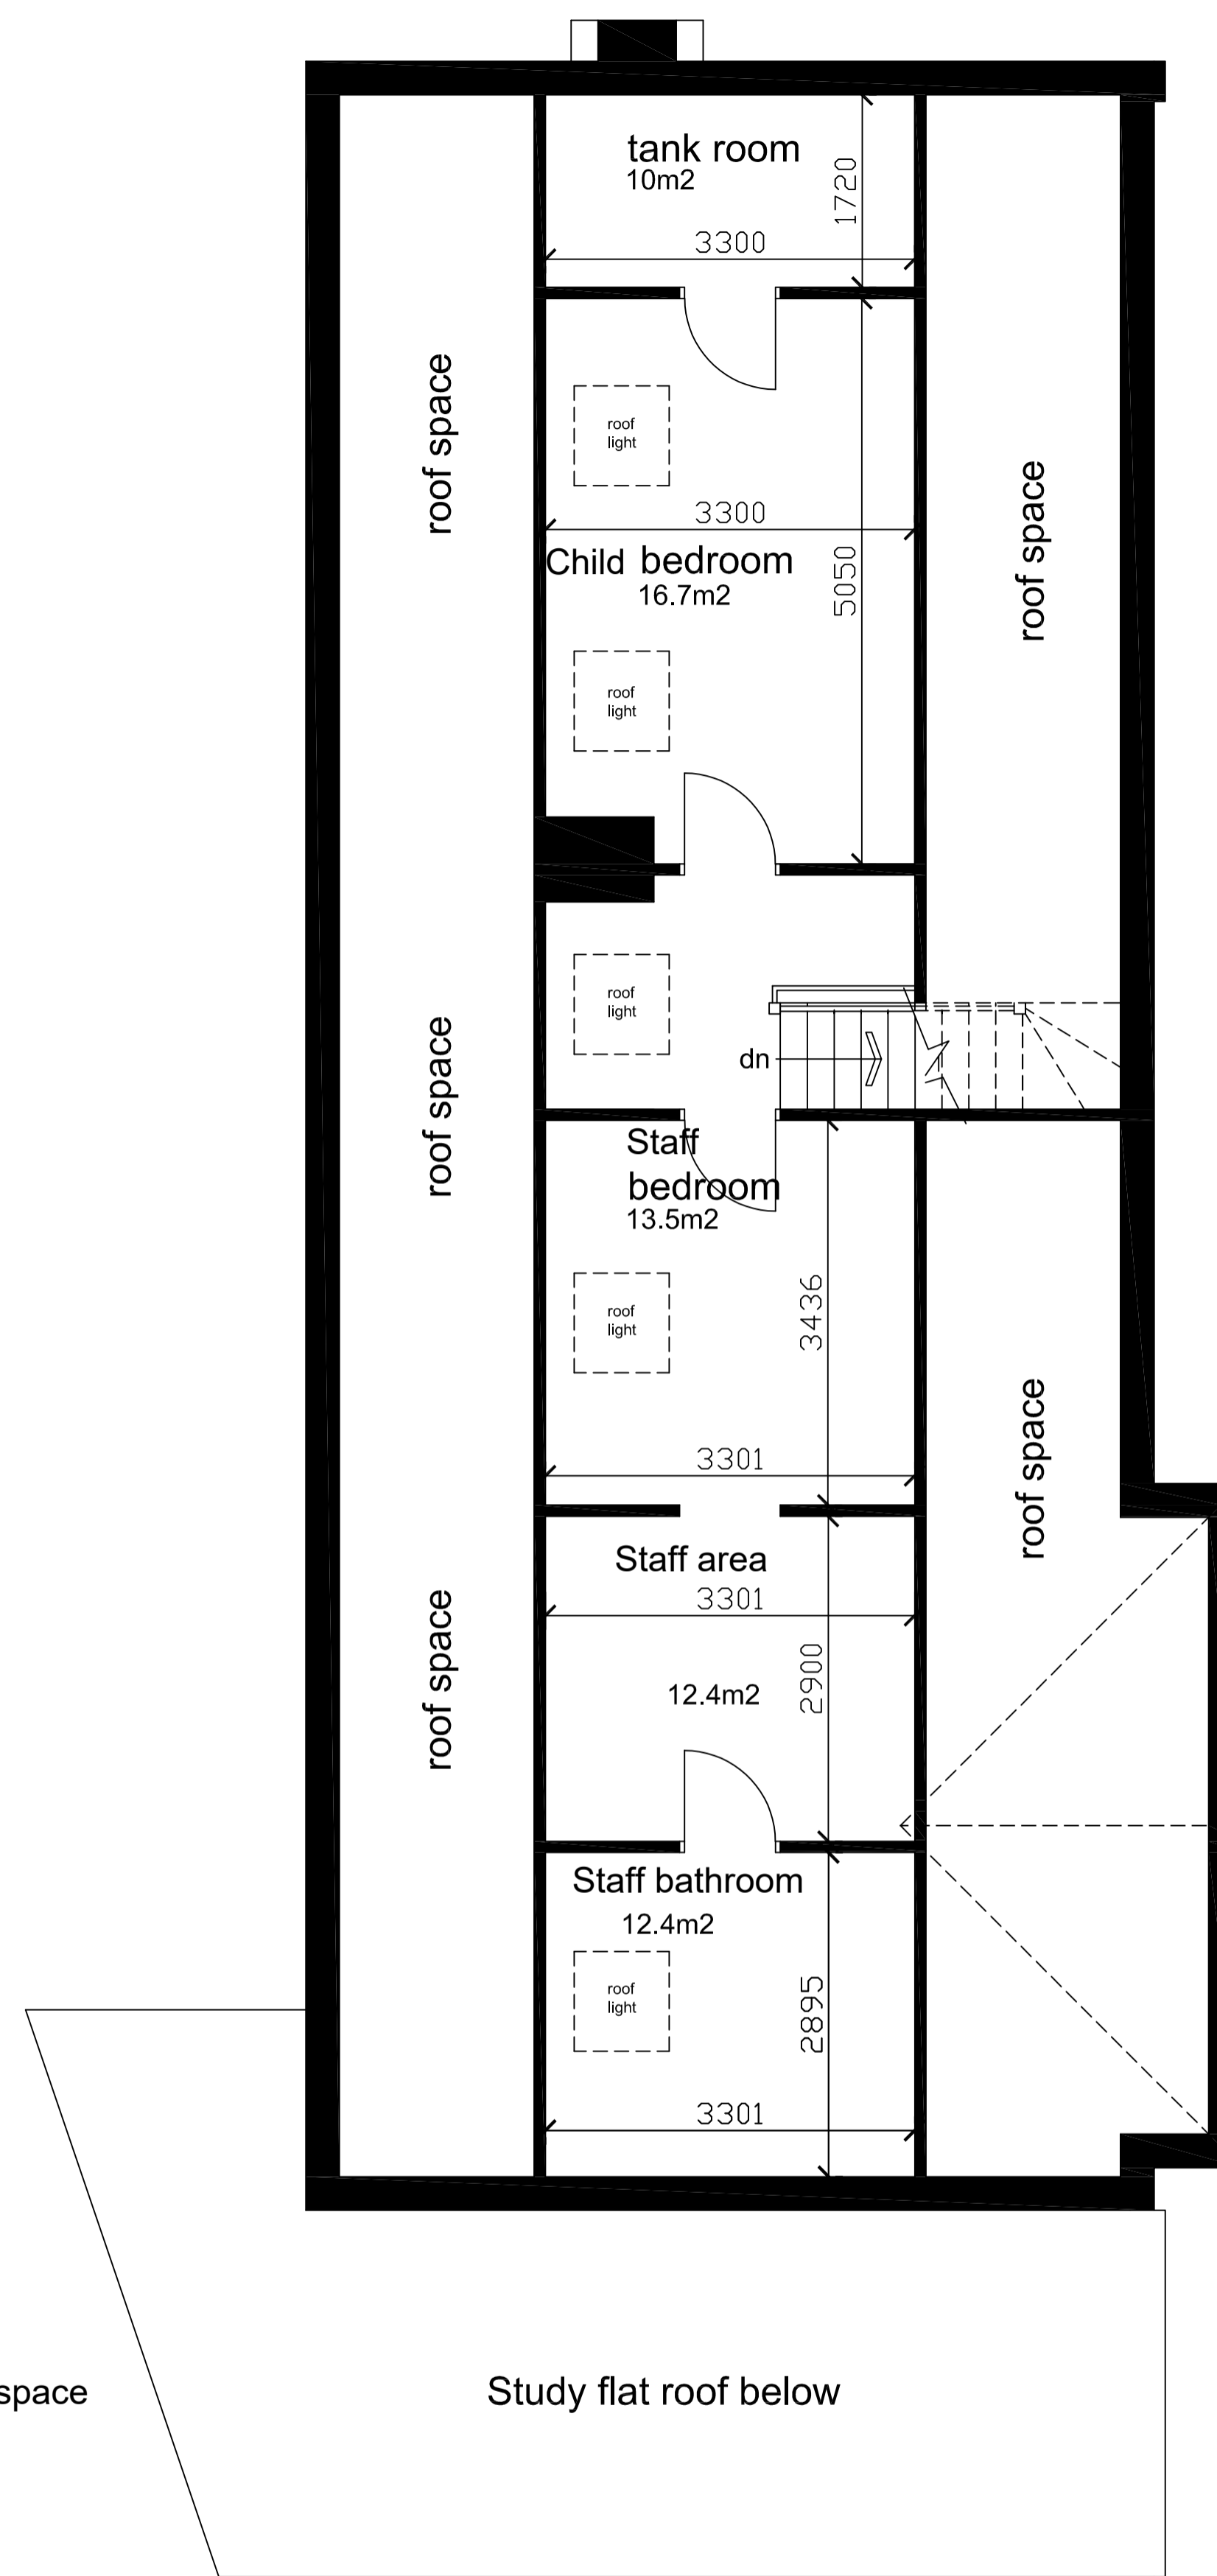

Ground Floor 1:50 @ A1

First Floor 1:50 @ A1

Staff bedroom accessed from the ramp could swap to a child bedroom if the child has disabilities, and then the child bedroom opposite would swap to a staff bedroom.

1 Staff parking space

1 Woodlands Avenue, Cheddleton, Stoke on Trent .ST137BY .  
 Scale:- 1:50 Date Aug 2024